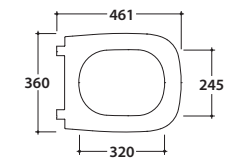

Cod. **VA132**

Flow reducer.

Cod. **PU001**

Acoustic and crash protection.

Cod. **FI002**

Fixing brackets for W/H sanitary. Weight 2,5 Kg