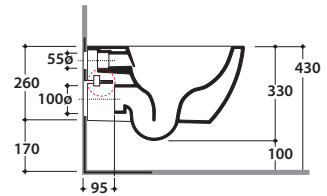

GENESIS WALL-HUNG WC -NO RIM GNS02BI

CE EN 997:2015

GLOBO