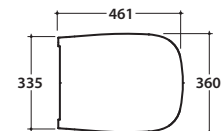

GENESIS WALL-HUNG WC -NO RIM GNS02BI

CE EN 997:2015

GLOBO

Ceramic antibacterial effect
BATAFORM®

SENZABRIDA®

Glazed product with
CERASLIDE®

Bagno di Colore

Cod. **GNS02BI**

Wall-hung Wc No-rim 55.36 h33 cm. Drain 4 / 2,6 Lt. Fixing kit included. Weight 20 Kg

Seat-cover with hinge system
to quick release

Cod. **GN020BI**

Duroplast seat-cover with soft-closing system. Weight 3 Kg

Cod. **VA132**

Flow reducer.

Cod. **PU001**

Acoustic and crash protection.

Cod. **FI002**

Fixing brackets for W/H sanitary. Weight 2,5 Kg