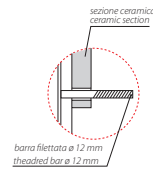

GENESIS WALL-HUNG WC -NO RIM GNS02BI

CE EN 997:2015

GLOBO