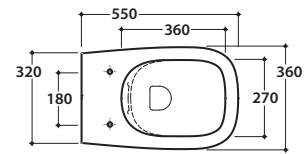

GENESIS WALL-HUNG WC -NO RIM GNS02BI

CE EN 997:2015

GLOBO