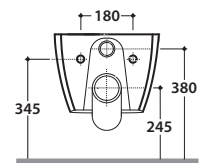

Ceramic antibacterial effect
BATAFORM®

SENZABRIDA®

Glazed product with
CERASLIDE®

Bagno di Colore

Cod. **GNS02BI**

Wall-hung Wc No-rim 55.36 h33 cm. Drain 4 / 2,6 Lt. Fixing kit included. Weight 20 Kg

Seat-cover with hinge system
to quick release

Cod. **GN020BI**

Duroplast seat-cover with soft-closing system. Weight 3 Kg